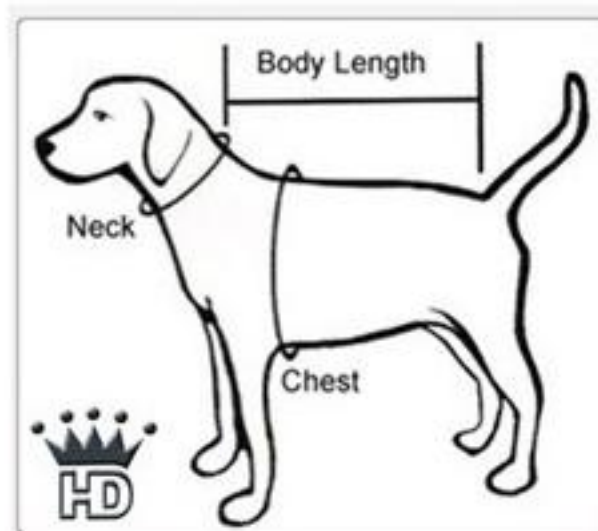

Hip Doggie Harness Vest Sizing (Includes NFL Vest Harness)

(Taglie Pettorine- Includere Pettorine NFL)

SIZE (Taglia)	NECK (Collo)	CHEST (Petto)
XXS	7.5" (19 cm)	9"-13" (23-33cm)
XS	9" (23cm)	10"-14.5" (25-37cm)
S	10.5" (27cm)	13"-19" (33-48cm)
M	12.5" (32cm)	14"-20" (35.5- 51cm)
L	14" (35cm)	16"-24" (41- 61cm)
XL	16.5" (42cm)	20"-29" (51- 74cm)
2XL	19.5" (50cm)	24"-35.5" (61-90cm)
3XL	21" (53cm)	32"-44.5" (81-113cm)

EZ Reflective Harness Sizing (Taglie Pettorine EZ Reflective)

SIZE (Taglia)	CHEST (Petto)	NECK (Collo)
XXS	10-12" (25-30cm)	10" (25cm)
XS	12-14" (30-35cm)	11" (28cm)
S	14-16" (35-41cm)	14.25" (36cm)
M	16-18" (41- 46cm)	15.5" (39cm)
L	18-20" (46-51cm)	18" (46cm)
XL	20-22" (51-56cm)	20" (51cm)

Hip Doggie Clothing Sizing (Taglie Abbigliamento)

SIZE (Taglia)	NECK (Collo)	CHEST (Petto)	LENGHT (Lungh)
XXS	7" (18 cm)	6"-8" (15-20 cm)	6" (15 cm)
XS	8.5" (21 cm)	9"-11" (23-28 cm)	8" (20 cm)
S	10" (25cm)	12"-14" (30-35cm)	10" (25cm)
M	12" (30cm)	14"-16" (35-41 cm)	12" (30cm)
L	13.5" (34 cm)	16"-18" (41-46cm)	14" (35 cm)
XL	15.5" (39 cm)	18"-20" (46-51 cm)	16" (41 cm)
BDXS	17.5" (44cm)	20"-24" (51-61 cm)	18" (46 cm)
BDS	19.5" (49 cm)	24"-28" (61-71 cm)	21" (53cm)
BDM	21" (53 cm)	28"-32" (71-81 cm)	23" (58cm)
BDL	23" (58cm)	33"-36" (84-91 cm)	27" (68cm)
BDXL	25" (63cm)	36"-39" (91-99 cm)	31" (79 cm)

Wave and Stud Slide Collars	
Size (Taglia)	Neck Size range (Taglia Collo)
XXS	6-8" (15-20cm)
XS	8-10.5" (20-27cm)
S	9-12" (23-30cm)
M	10.5-14" (27-35cm)
L	14-18" (35-46cm)
XL	18-22" (46-56cm)

Skull and Cross Suede Collars, 5/8" wide (1,6 cm largh.)	
Size (Taglia)	Neck Size range (Taglia Collo)
XS	6-8" (15-20cm)
S	8-10.5" (20-27cm)
M	9.5-12" (24-30cm)